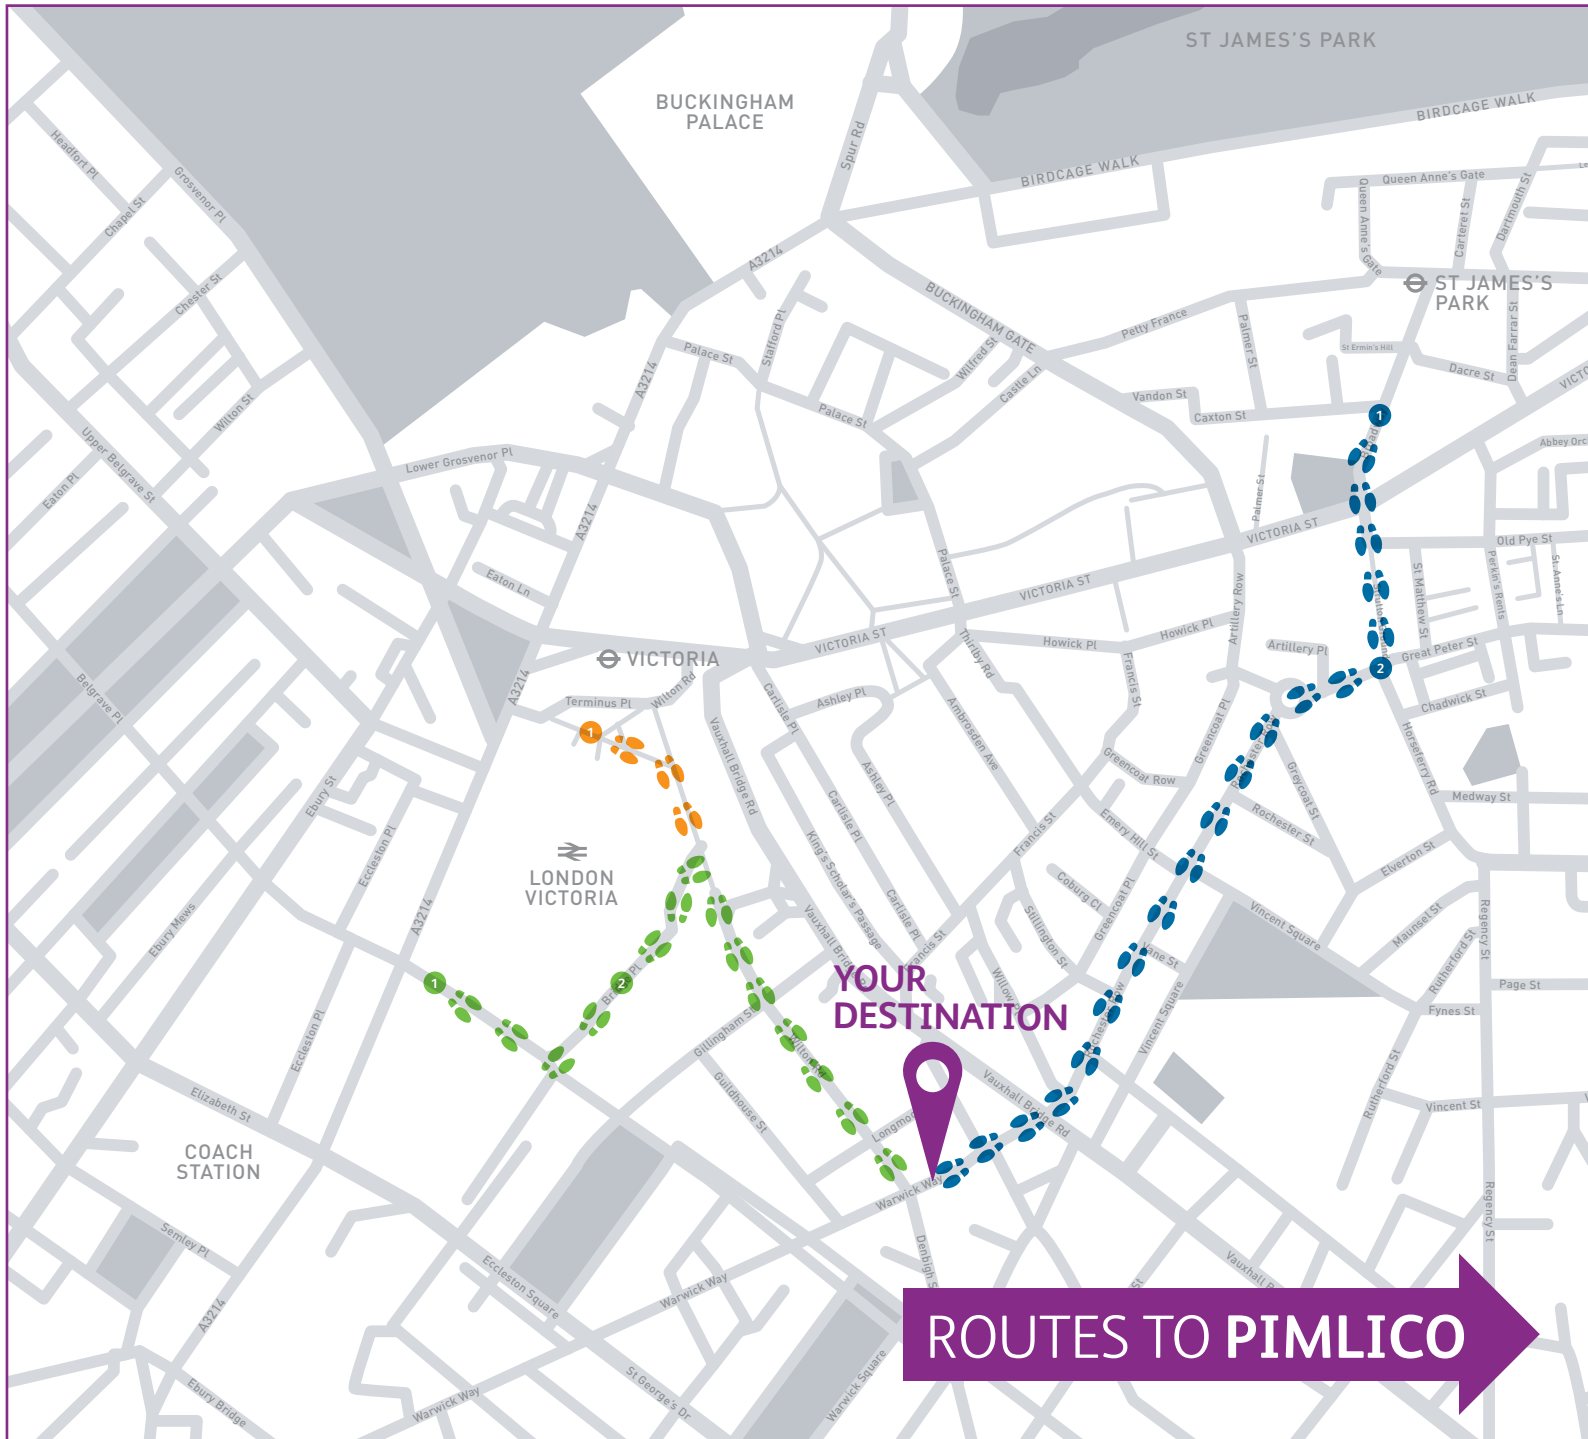

BLUE ROUTE

- 1: Walk south-west on Broadway towards St. Ermin's Hill and continue on to Strutton Ground
- 2: Turn right on to Rochester Row and proceed straight to your Destination

GREEN ROUTE

- 1: Walk south towards Eccleston Bridge and turn left on to Bridge Place
- 2: Walk north-east on Bridge Place towards Hudson's Place and turn right on to Wilton Road

ORANGE ROUTE

- 1: Walk east towards Wilton Road then continue on Green Route to your Destination

#WESTMINSTERTOGETHER
#LONDONSTARTSHERE