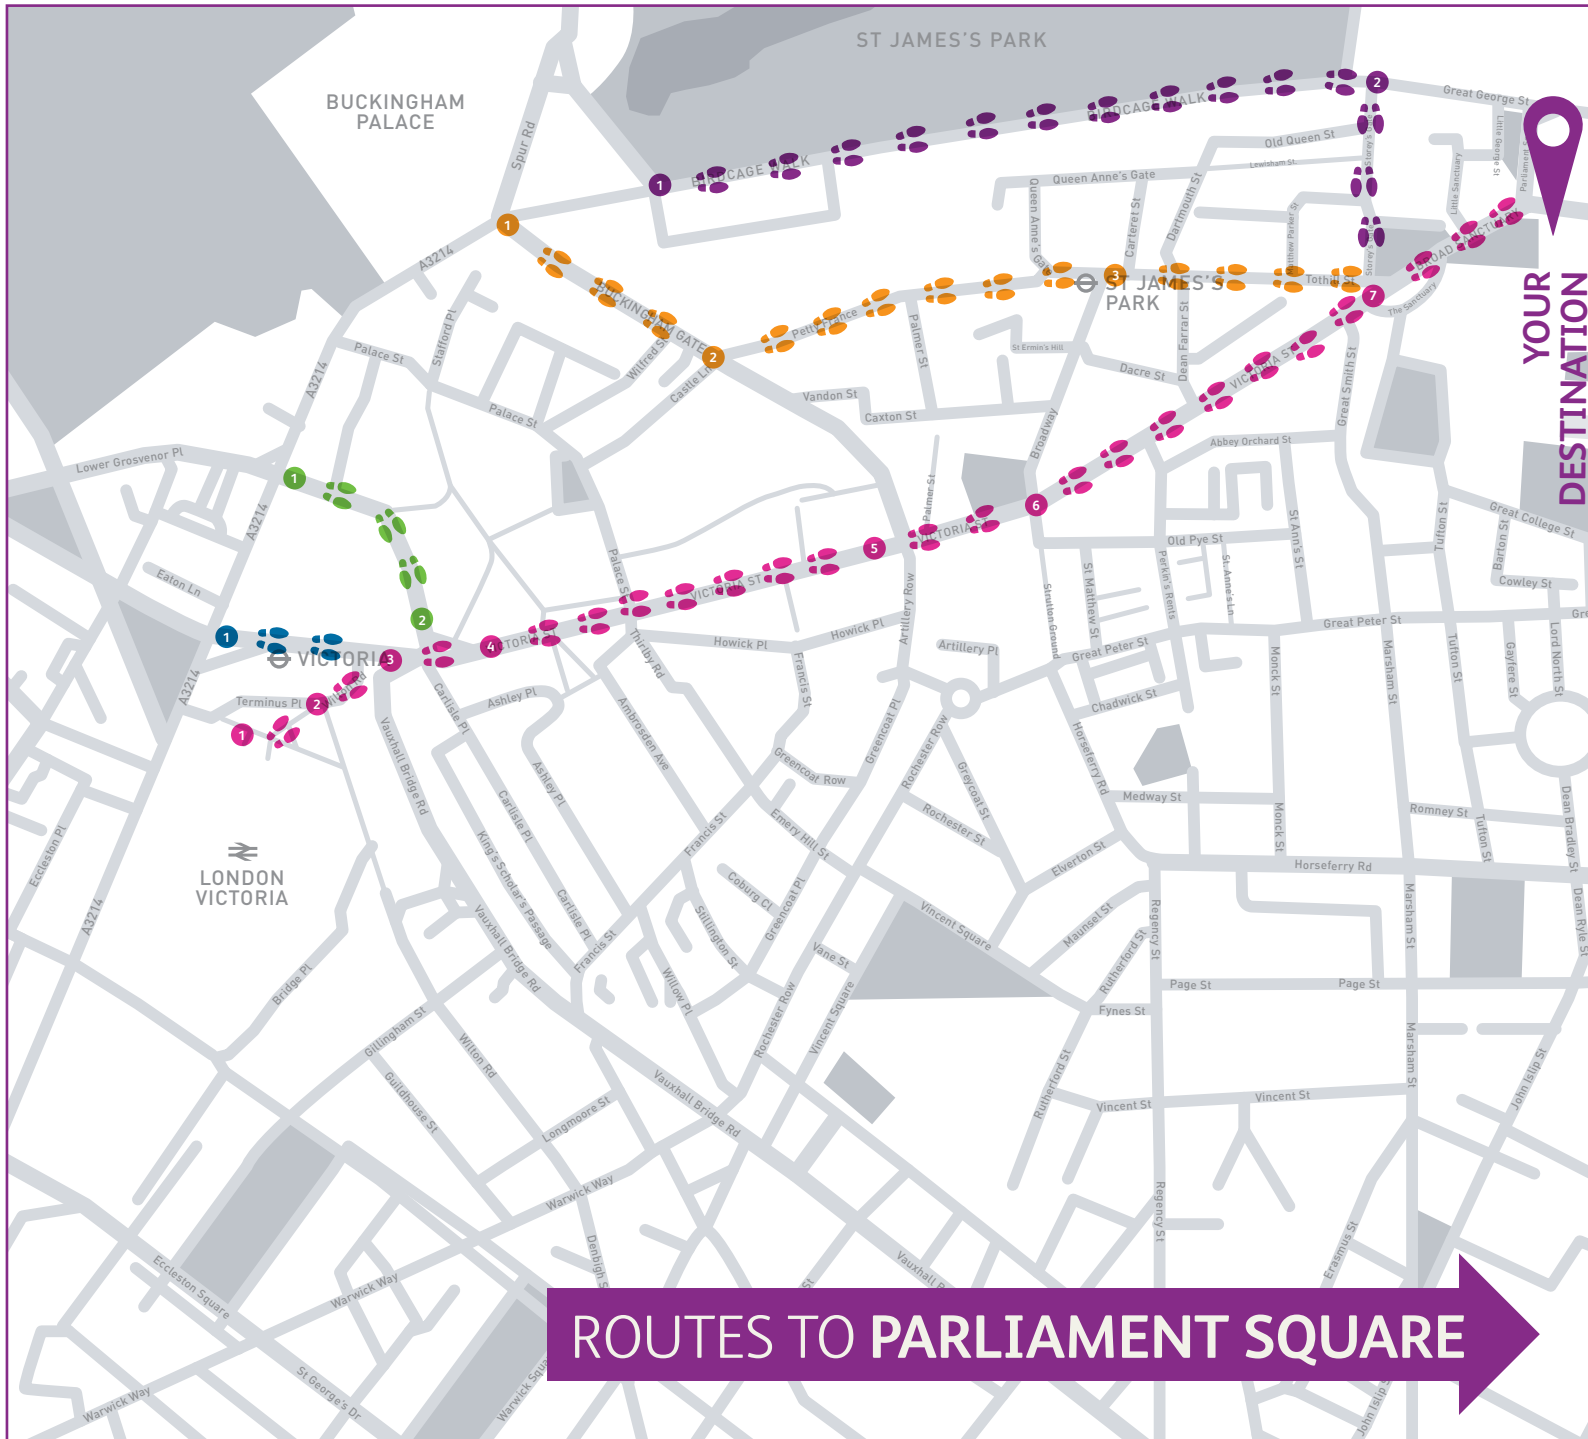

## BLUE ROUTE

- 1: Walk east on Victoria Street towards Sir Simon Milton Square then join Pink Route

## PINK ROUTE

- 1: Walk north-east towards Terminus Place
- 2: Proceed straight to Victoria Street
- 3: Continue straight on Victoria Street
- 4: Continue straight on Victoria Street
- 5: Continue Straight on Victoria Street
- 6: Continue Straight on Victoria Street
- 7: Continue on Broad Sanctuary until you reach your Destination

## GREEN ROUTE

- 1: Walk east on Bressenden Place
- 2: Turn left on to Victoria Street then join Pink Route

## ORANGE ROUTE

- 1: Walk south-east on Buckingham Gate
- 2: Turn left on to Petty France
- 3: Continue on to Tothill Street then join Pink Route