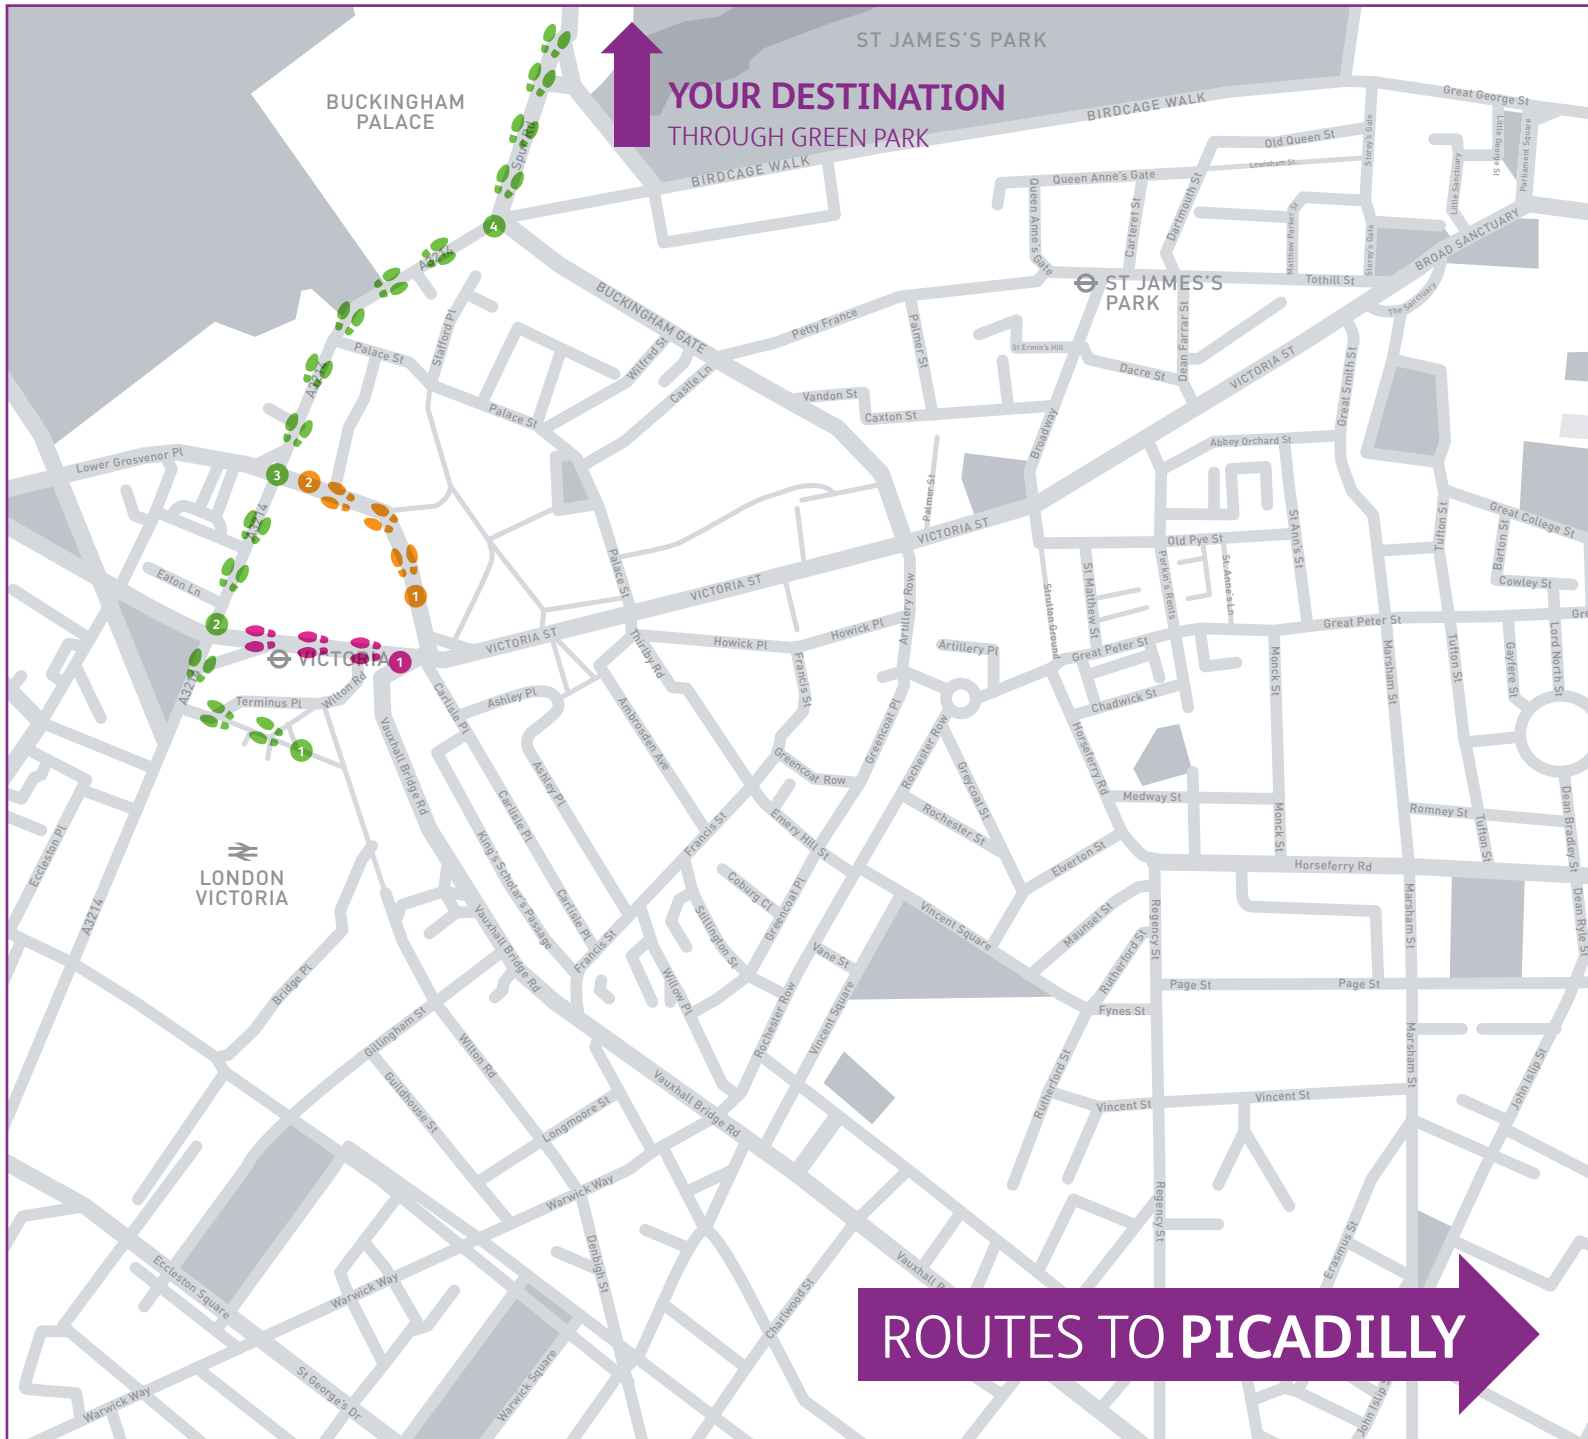

GREEN ROUTE

- 1: Walk north-west and turn right on to Buckingham Palace Road
- 2: Continue on Buckingham Palace Road
- 3: Continue on Buckingham Palace Road
- 4: Turn left on to Spur Road and continue through Green Park to your Destination

PINK ROUTE

- 1: Walk west on Victoria St towards Buckingham Palace Road then join Green Route

ORANGE ROUTE

- 1: Walk north on Bressenden Place
- 2: Turn right on to Buckingham Palace Road then join Green Route

#WESTMINSTERTOGETHER
#LONDONSTARTSHERE